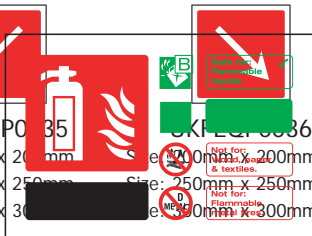

UKFEQP0036
Size: 250mm x 250mm
Size: 300mm x 300mm

UKFEQP0051
Size: 200mm x 135mm
Size: 400mm x 270mm

UKFEQP0035
Size: 250mm x 250mm
Size: 300mm x 300mm